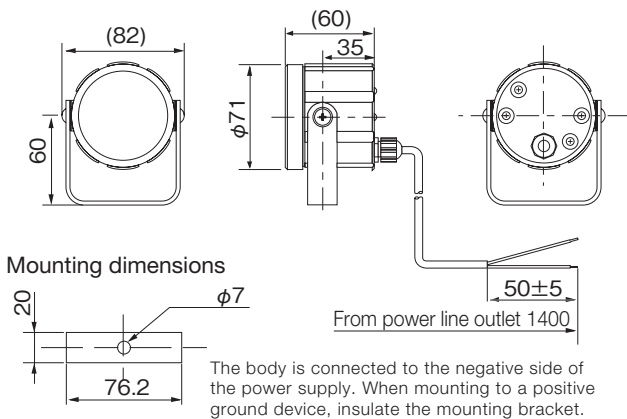

LED Work Light

CLE

- CE
- RoHS 10
- IP65F
- Indoor/Outdoor Use
- Mounting in All Directions
- Ambient Temperature -25°C~+60°C

CLE-24 (Wide Angle Type)

CLE-24N (Narrow Angle Type)

Model Number Configuration

CLE-24N

① ②

① Rated Voltage
24 = 24V DC

② Irradiation Type
Blank = Wide Angle Type
N = Narrow Angle Type

Dimensions (mm)

Specification

Luminous Intensity	Blank: 25cd or more N: 160cd or more
---------------------------	---

Product List

Model Number	Lens	Rated Voltage	Power Consumption	Mass
CLE-24	Translucent	24V DC	1.3W	0.3kg
CLE-24N	Clear (narrow angle type)	24V DC	1.3W	0.3kg